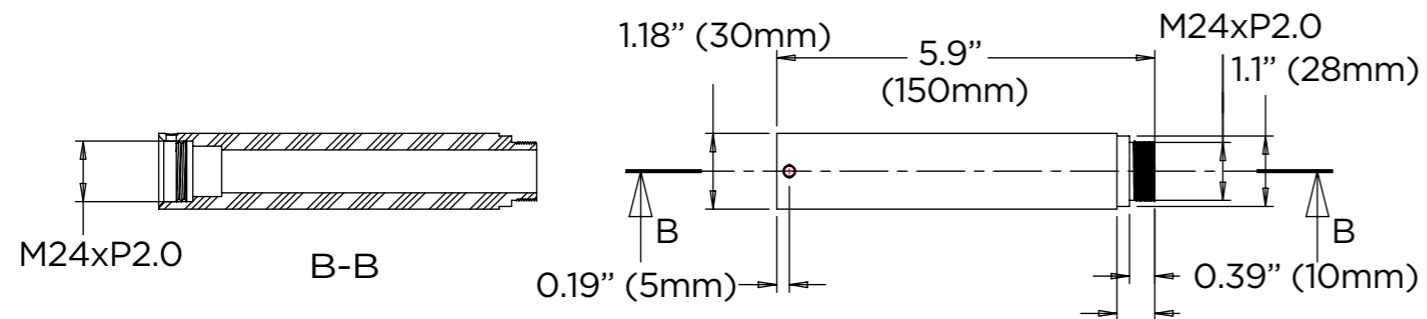

Mounting screws (2 each)

DATE	SCALE	MATERIAL	TYPE
01/2022		Aluminum	Fixed
		DESCRIPTION DWC-PZCM Ceiling mount bracket for multi-sensor vandal cameras	