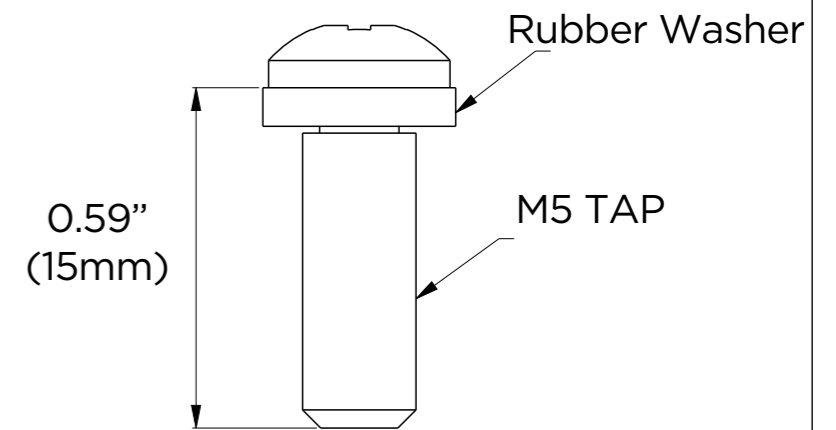

Mounting screws (2 each)

DATE	SCALE	MATERIAL	TYPE
01/2022		Aluminum	Fixed
		DESCRIPTION DWC-PZCM Ceiling mount bracket for multi-sensor vandal cameras	