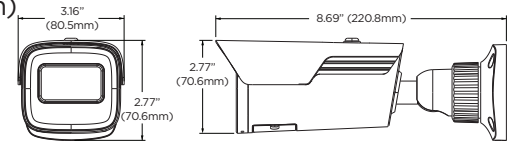

Dimensions

Unit: Inch (mm)