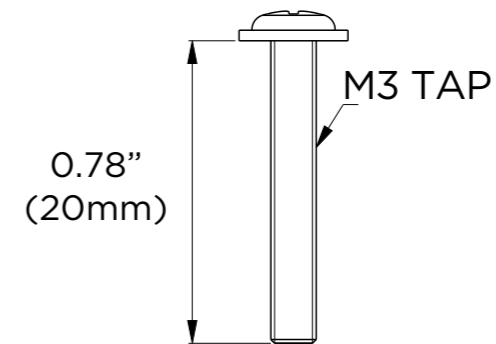

Mounting screws (4 each) Mounting screws (4 each)

DATE	SCALE	MATERIAL	TYPE
01/2022		Aluminum	Fixed
		DESCRIPTION DWC-VFWMW Wall mount bracket for white IP vandal dome cameras	