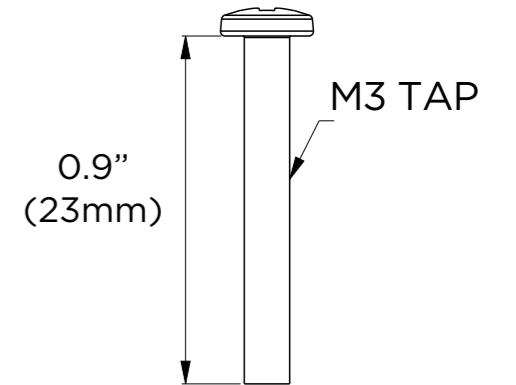

Mounting screws (4 each) Mounting screws (4 each)

DATE	SCALE	MATERIAL	TYPE
01/2022		Aluminum	Fixed
		DESCRIPTION DWC-VFWMW Wall mount bracket for white IP vandal dome cameras	