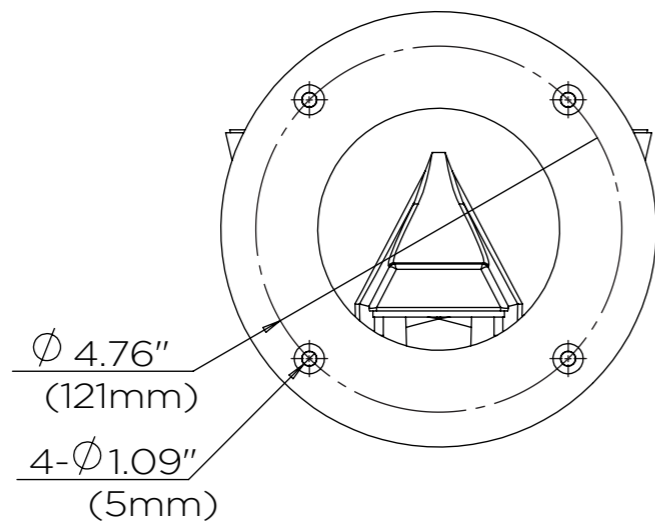

Mounting screws (4 each) Mounting screws (4 each)

DATE	SCALE	MATERIAL	TYPE
01/2022		Aluminum	Fixed
		DESCRIPTION DWC-VFWMW Wall mount bracket for white IP vandal dome cameras	