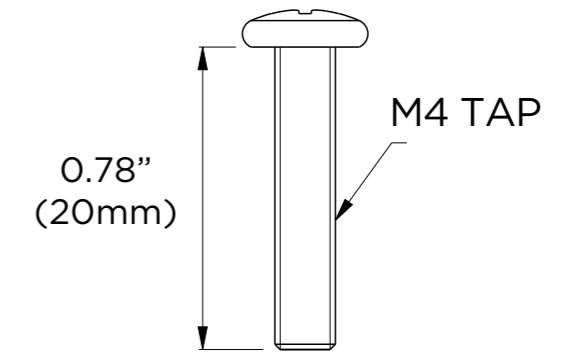

Mounting screws (4 each)

DATE	SCALE	MATERIAL	TYPE
01/2022		Aluminum	Fixed
		DESCRIPTION DWC-BLJUNC JUNCTION BOX FOR BULLET CAMER- AS	